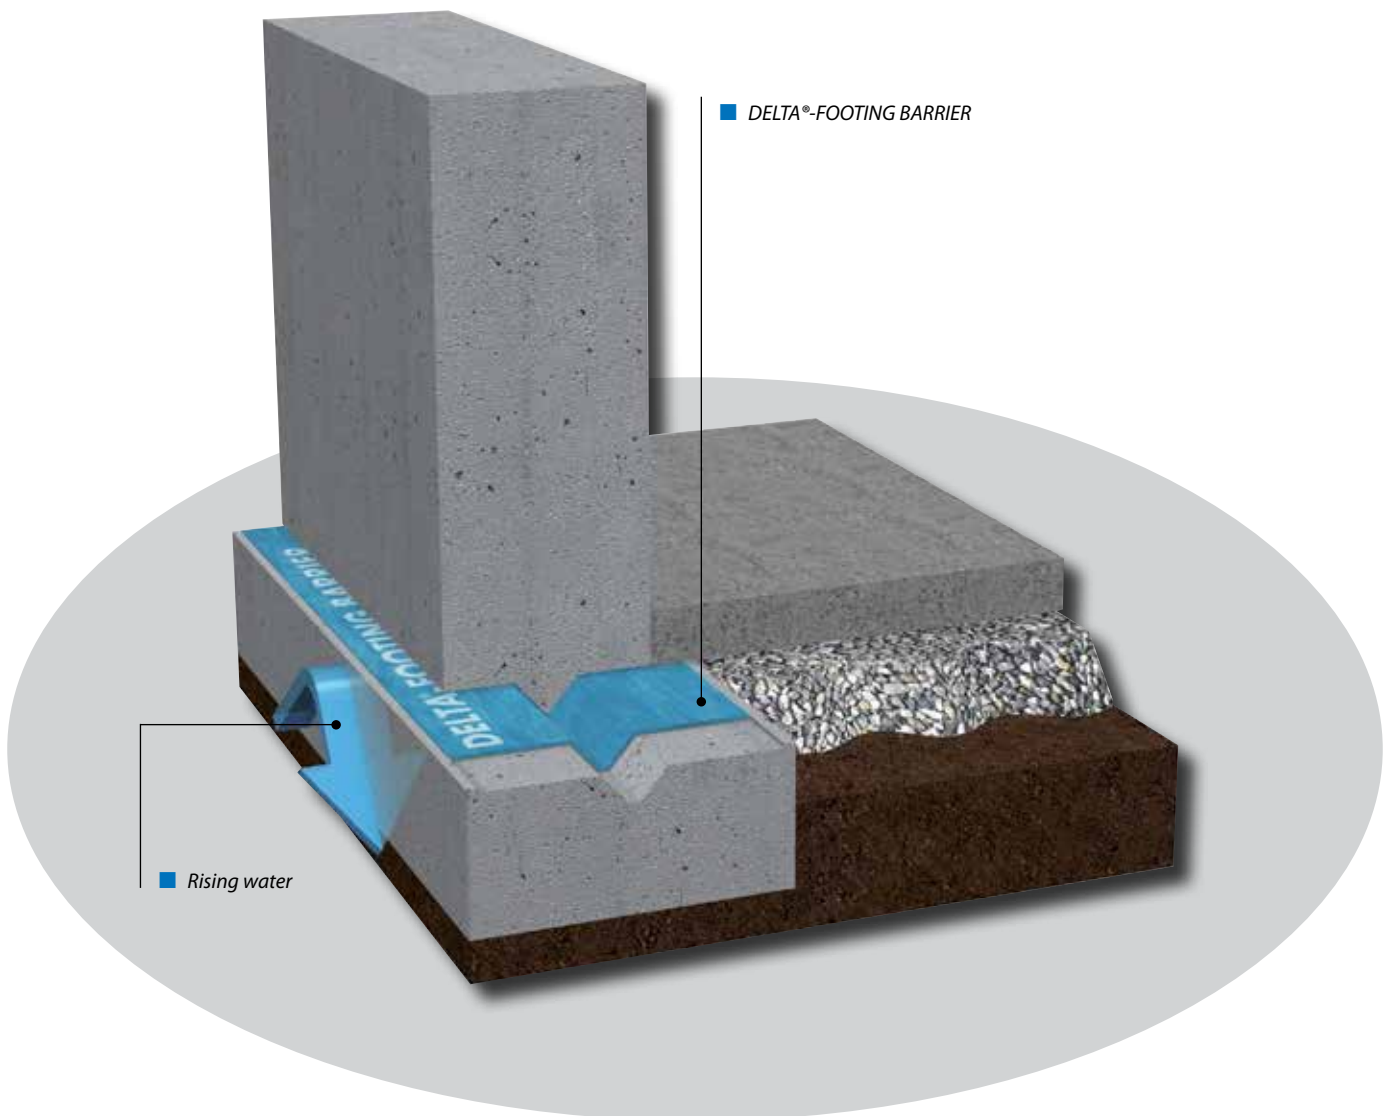

DELTA®

HIGH PERFORMANCE AIR & MOISTURE BARRIERS

DÖRKEN

DELTA®-FOOTING BARRIER

Capillary Break Membrane for Footings.

Resists capillary rise of moisture in foundations.

A Simple Solution to a Rising Problem.

DELTA[®]-FOOTING BARRIER

Part of the DELTA[®] High Performance
Moisture Protection System for Basements.

Capillary rise through footings is a major problem if foundation perimeter walls are finished or insulated. The footings are in constant contact with wet soil. Capillary wicking transports moisture from the footings up into the bottom part of the wall. Vapor diffusion can continue to carry the moisture into interior wall cavities where it

can cause mold and rot. DELTA®-FOOTING BARRIER is a simple solution to the capillary wicking problem.

- Installs easily between footing and basement wall.
- Flexible membrane for convenient forming of keyway.

- Prevents capillary wicking and rising dampness.
- Helps reduce dampness in basements.
- Helps to prevent mold.
- Ideal for fully insulated basements.
- Unique fabric bonds securely to concrete.
- Allows simple rebar installation.